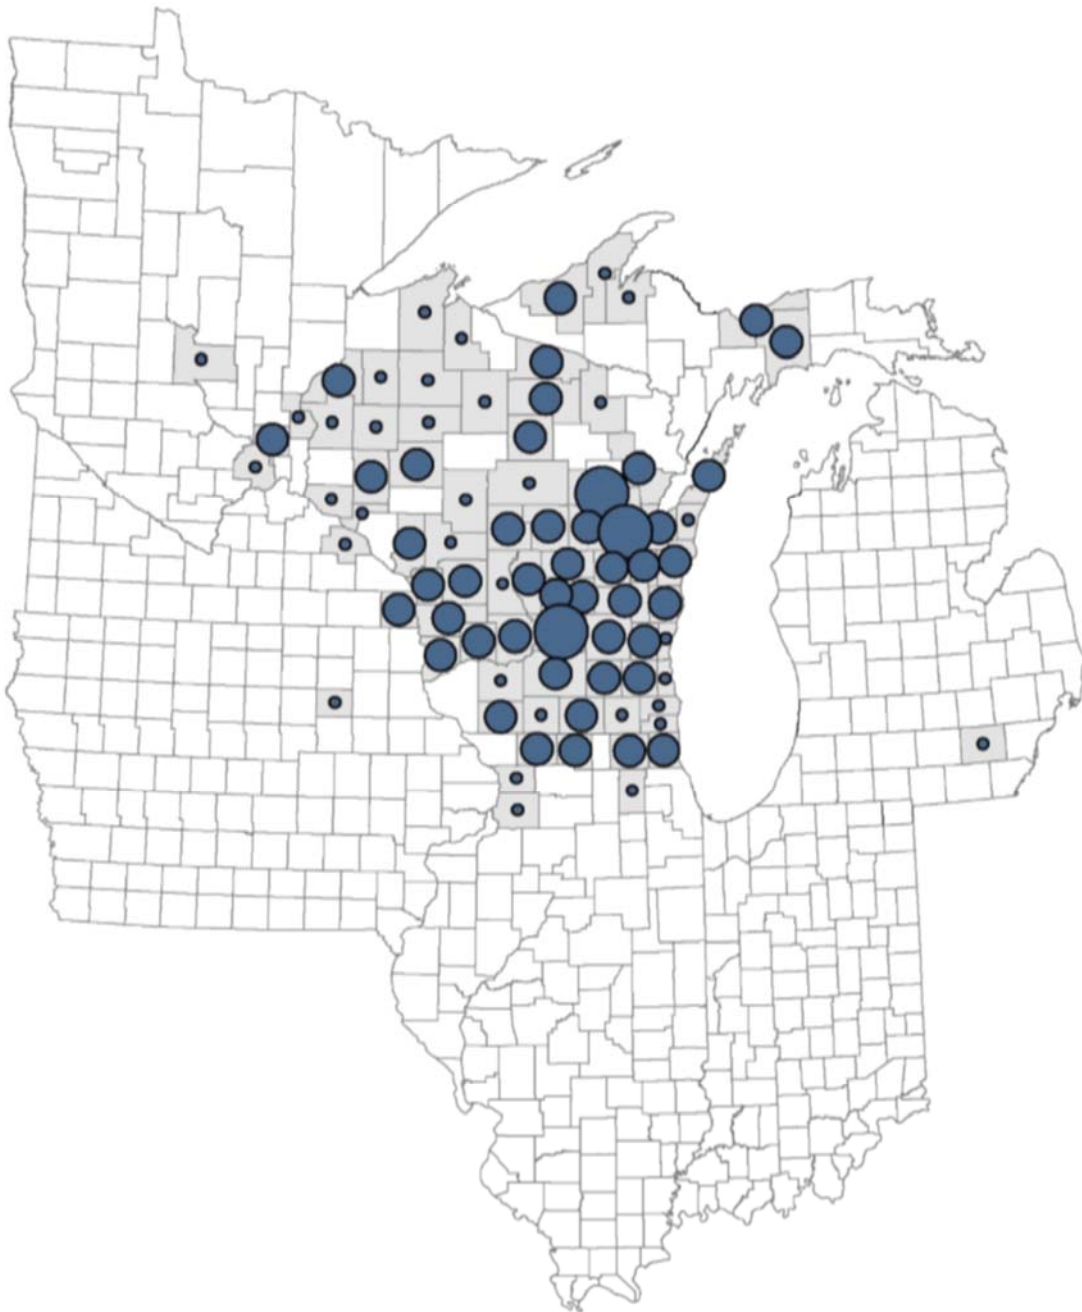

Map by International Crane Foundation, 2015