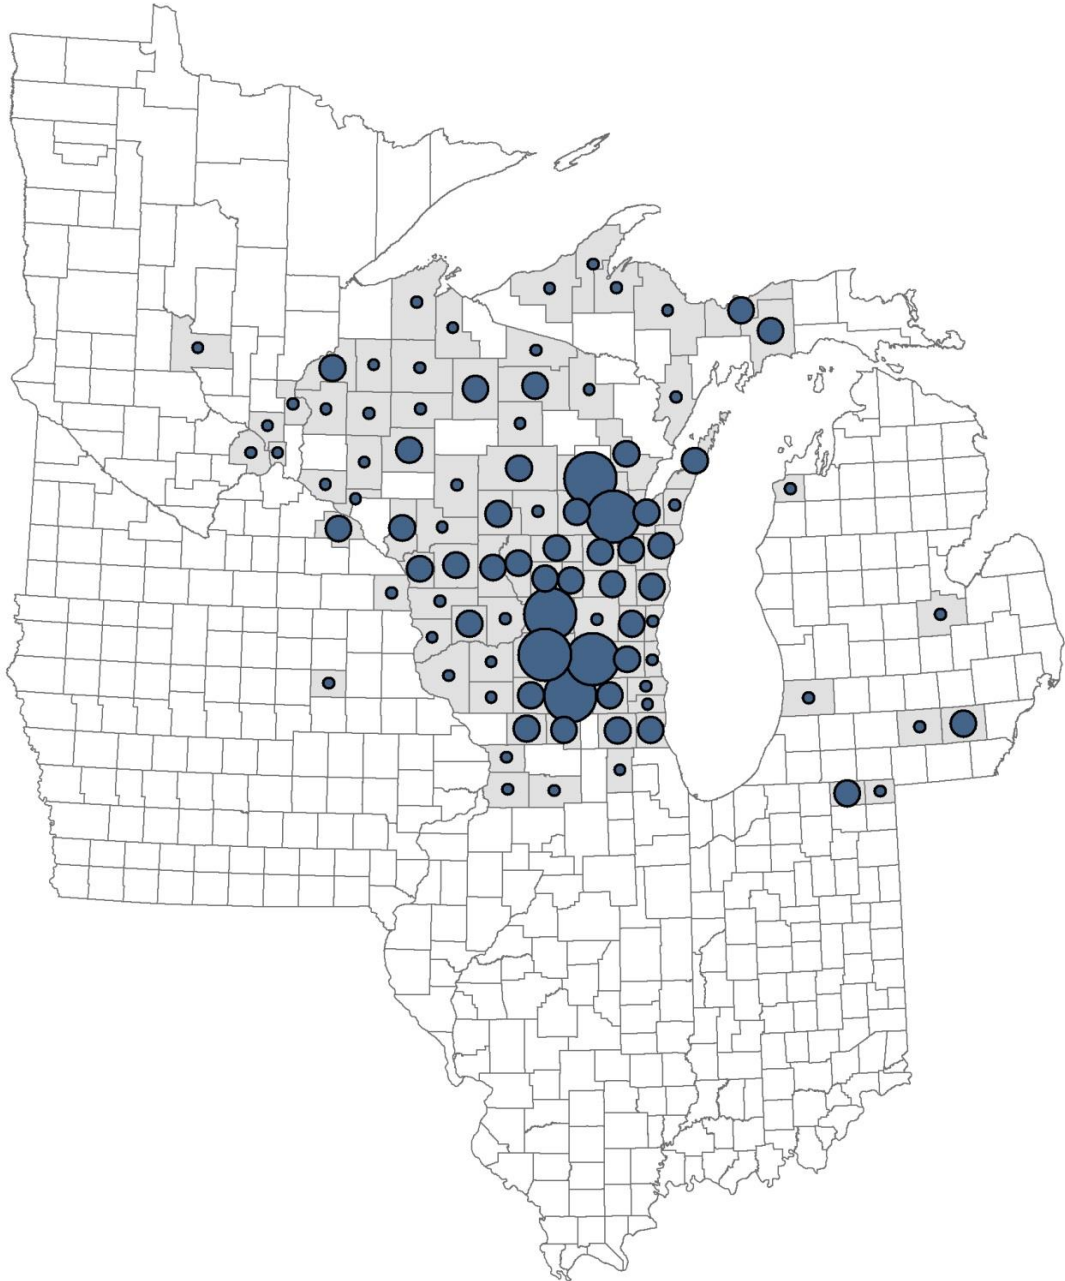

Map by International Crane Foundation, 2014